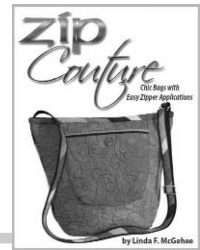

Your source for creating
fabulous handbags, vests,
garments & more.

Visit our web site at www.ghees.com

Books & DVD

120D	BAGS Galore DVD (1 3/4 hr)	39.95	_____
110B	The Perfect BAG	24.99	_____
106B	Zip Couture	15.95	_____
107B	Cooking Up Great Embroidery	39.95	_____

Garment Patterns

595	Shirt Tail Vest Pattern w/New Additions	12.00	_____
FAI-AWJ	As You Wish Jacket	9.50	_____

Magnetic Snap Patterns

751	Hobo Tote Pattern, inc. zipper instruct.	10.00	_____
781	Pocket Pouch Pattern	9.00	_____
400G	Magnetic Snap Set - Gold 1/2" 3 for	10.50	_____
405G	Magnetic Snap Set - Gold 3/4" 3 for	12.00	_____
400S	Magnetic Snap Set - Silver 1/2" 3 for	10.50	_____
405S	Magnetic Snap Set - Silver 3/4" 3 for	12.00	_____
406	Magnetic Snap Set - Gunmetal 3/4" 3 for	12.00	_____
410	Sew-in Magnetic Snap 7/8" 3 for	12.00	_____

Straight Hex-Open Frames and Patterns

821	Valise Handbag Pattern, inc. zipper instruct.	10.00	_____
	use 8", 10", 12", and 14" frames		
851	Cosmetic, Clutch, & Tote Pattern	9.00	_____
	use 8",10",12",14" & 18" frames		
808	Straight Hex-Open Frame 8"	12.50	_____
810	Straight Hex-Open Frame 10"	12.50	_____
812	Straight Hex-Open Frame 12"	15.00	_____
814	Straight Hex-Open Frame 14"	15.00	_____
818	Straight Hex-Open Frame 18"	15.00	_____
510	Hinged Eyeglass or Coin (2 pr) 3 1/2"	5.00	_____